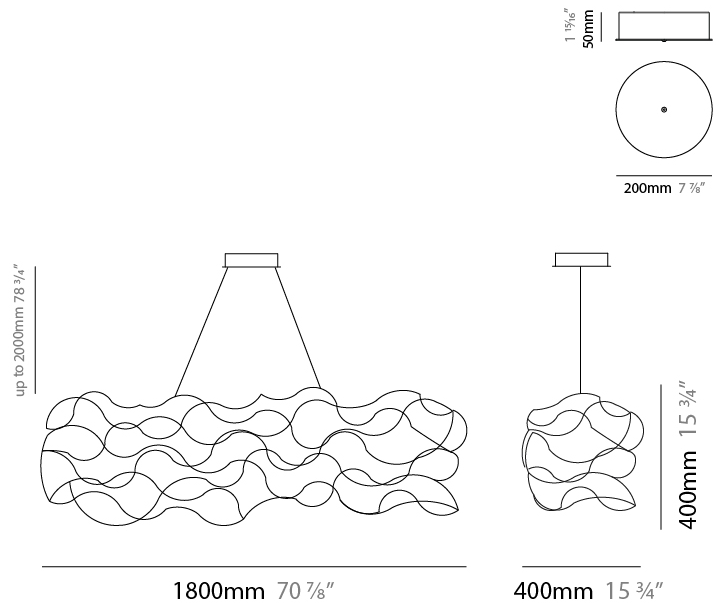

1. To build a product code in our configurator select the specify button on the base model # product page
2. To build a manual product code on this datasheet choose from the options listed below in blue font and add the suffix to the base model #

GENERAL

Series: Curled
Brand: Quasar
Division: Design
Mounting Type: Suspension
Mounting Location: Ceiling
Subcategory: Ambient

PHYSICAL

Shape: Abstract
Length (mm): 1800
Length (in): 70 7/8
Width (mm): 400
Width (in): 15 3/4
Height (mm): 400
Height (in): 15 3/4
Max. Overall Height (mm): 2400
Max. Overall Height (in): 94 1/2
Light Distribution: Omnidirectional
Weight (kg): 5
Weight (lbs): 11.02
[Fixture Finish: NIC / BRA / BBR](#)
Fixture Material: Metal
Cable Details: 2000mm Cable
Upon Request: Custom Sizes

ELECTRICAL

Number of Lamps: 70
Lamp Type: LED Retrofit
Bulb Included: Bulb Included
Total Output Wattage (W): 23.1
Max. Wattage Per Lamp (W): 0.33
Lamp Base: E10
[Dimming: Phase Dimming (120Vac Only)](#)
Driver Included: Yes
Driver Location: Integrated
Driver Type: Constant Voltage - Universal
Driver Class: Class 2
Input Voltage (V): 120 - 277
Output Voltage (V): 12
Lamp Voltage (V): 12
Upon Request: Phase dimming @120Vac only / Non-dimming @277Vac

LED

[Color Temperature (°K): 2600 / 3000 / 3500](#)
Max. Delivered Lumen (lm): 1610 (2600K)
CRI: >90 CRI
Lamp Life (hrs): 50000

OPTICAL

RATINGS AND CERTIFICATIONS

Certified By: Certified for North American Standards
IP rating: IP20