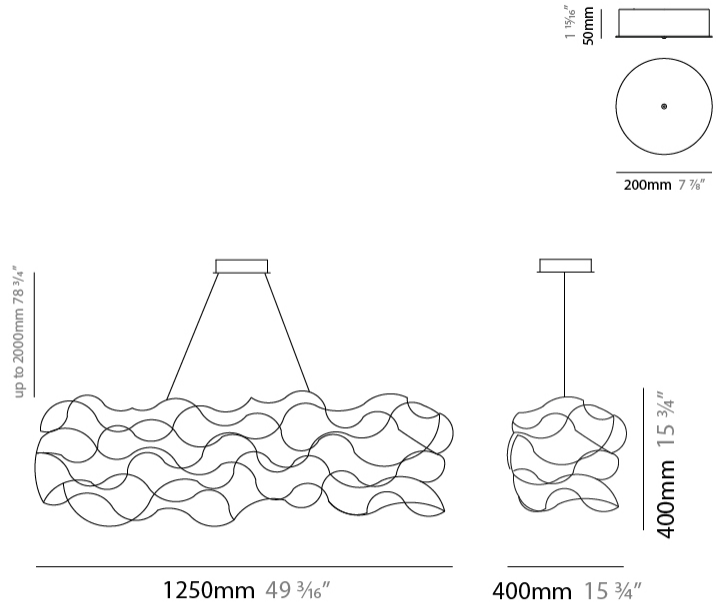

1. To build a product code in our configurator select the specify button on the base model # product page
2. To build a manual product code on this datasheet choose from the options listed below in blue font and add the suffix to the base model #

GENERAL

Series: Curled
Brand: Quasar
Division: Design
Mounting Type: Suspension
Mounting Location: Ceiling
Subcategory: Ambient

PHYSICAL

Shape: Abstract
Length (mm): 1250
Length (in): 49 3/16
Width (mm): 400
Width (in): 15 3/4
Height (mm): 400
Height (in): 15 3/4
Max. Overall Height (mm): 2400
Max. Overall Height (in): 94 1/2
Light Distribution: Omnidirectional
Weight (kg): 4.5
Weight (lbs): 9.92
[Fixture Finish: NIC / BRA / BBR](#)
Fixture Material: Metal
Cable Details: 2000mm Cable
Upon Request: Custom Sizes

ELECTRICAL

Number of Lamps: 50
Lamp Type: LED Retrofit
Bulb Included: Bulb Included
Total Output Wattage (W): 16.5
Max. Wattage Per Lamp (W): 0.33
Lamp Base: E10
[Dimming: Phase Dimming (120Vac Only)](#)
Driver Included: Yes
Driver Location: Integrated
Driver Type: Constant Voltage - Universal
Driver Class: Class 2
Input Voltage (V): 120 - 277
Output Voltage (V): 12
Lamp Voltage (V): 12
Upon Request: Phase dimming @120Vac only / Non-dimming @277Vac

LED

[Color Temperature (°K): 2600 / 3000 / 3500](#)
Max. Delivered Lumen (lm): 1150 (2600K)
CRI: >90 CRI
Lamp Life (hrs): 50000

OPTICAL

RATINGS AND CERTIFICATIONS

Certified By: Certified for North American Standards
IP rating: IP20