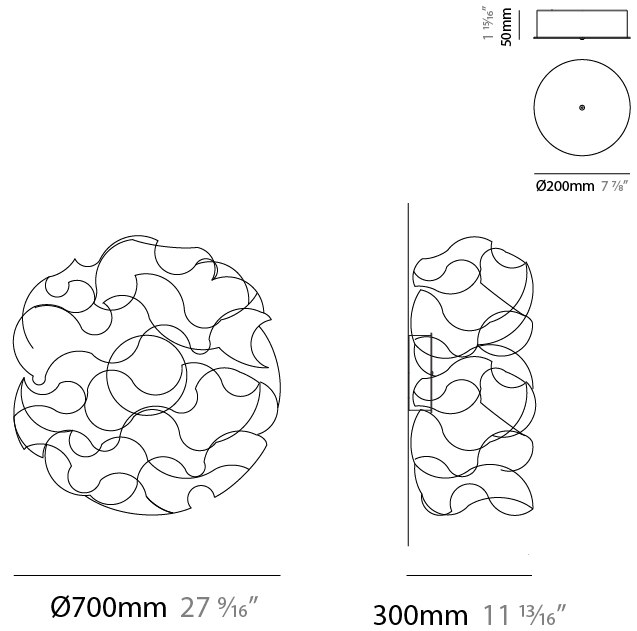

GENERAL

Series: Curled
Brand: Quasar
Division: Design
Mounting Type: Surface
Mounting Location: Wall
Subcategory: Ambient

PHYSICAL

Shape: Abstract
Diameter (mm): 700
Diameter (in): 27 9/16
Height (mm): 700
Height (in): 27 9/16
Extension (mm): 300
Extension (in): 11 13/16
Light Distribution: Omnidirectional
Weight (kg): 3.5
Weight (lbs): 7.72
Fixture Finish: NIC / BRA / BBR
Fixture Material: Metal
Upon Request: Custom Sizes

ELECTRICAL

Number of Lamps: 50
Lamp Type: LED Retrofit
Bulb Included: Bulb Included
Total Output Wattage (W): 16.5
Max. Wattage Per Lamp (W): 0.33
Lamp Base: E10
Dimming: 0-10V Dimming / Phase Dimming (120Vac Only)
Driver Included: Yes
Driver Location: Integrated
Driver Type: Constant Voltage - Universal
Driver Class: Class 2
Input Voltage (V): 120 - 277
Output Voltage (V): 12
Lamp Voltage (V): 12
Upon Request: (Not included - see components) Integral: 0-10Vdc dimming / (Included) Integral: Phase dimming @120Vac only / Non-dimming @277Vac

LED

Color Temperature (*K): 2600 / 3000 / 3500
Max. Delivered Lumen (lm): 1150 (2600K)
CRI: >90 CRI
Lamp Life (hrs): 50000

OPTICAL

RATINGS AND CERTIFICATIONS

Certified By: Certified for North American Standards
IP rating: IP20