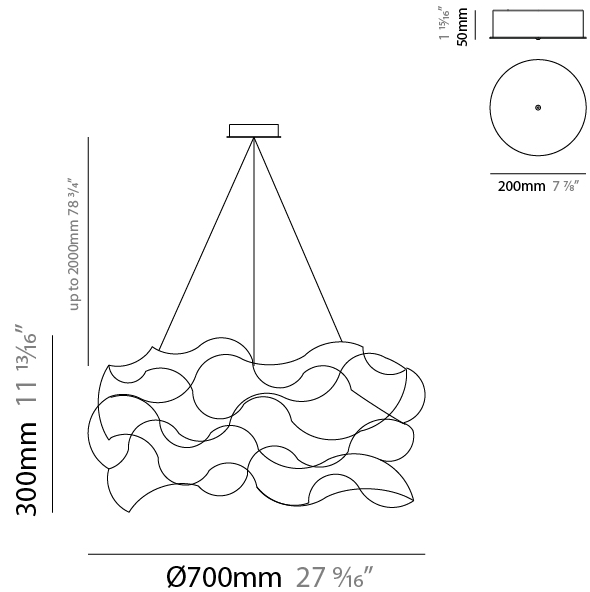

1. To build a product code in our configurator select the specify button on the base model # product page
2. To build a manual product code on this datasheet choose from the options listed below in blue font and add the suffix to the base model #

GENERAL

Series: Curled
Brand: Quasar
Division: Design
Mounting Type: Suspension
Mounting Location: Ceiling
Subcategory: Ambient

PHYSICAL

Shape: Abstract
Diameter (mm): 700
Diameter (in): 78 3/4
Height (mm): 300
Height (in): 11 13/16
Max. Overall Height (mm): 2300
Max. Overall Height (in): 90 9/16
Light Distribution: Omnidirectional
Weight (kg): 2
Weight (lbs): 4.41
Fixture Finish: NIC / BRA / BBR
Fixture Material: Metal
Cable Details: 2000mm Cable
Upon Request: Custom Sizes

ELECTRICAL

Number of Lamps: 50
Lamp Type: LED Retrofit
Bulb Included: Bulb Included
Total Output Wattage (W): 16.5
Max. Wattage Per Lamp (W): 0.33
Lamp Base: E10
Dimming: Phase Dimming (120Vac Only)
Driver Included: Yes
Driver Location: Integrated
Driver Type: Constant Voltage - Universal
Driver Class: Class 2
Input Voltage (V): 120 - 277
Output Voltage (V): 12
Lamp Voltage (V): 12
Upon Request: Phase dimming @120Vac only / Non-dimming @277Vac

LED

Color Temperature (°K): 2600 / 3000 / 3500
Max. Delivered Lumen (lm): 1150 (2600K)
CRI: >90 CRI
Lamp Life (hrs): 50000

OPTICAL

RATINGS AND CERTIFICATIONS

Certified By: Certified for North American Standards
IP rating: IP20